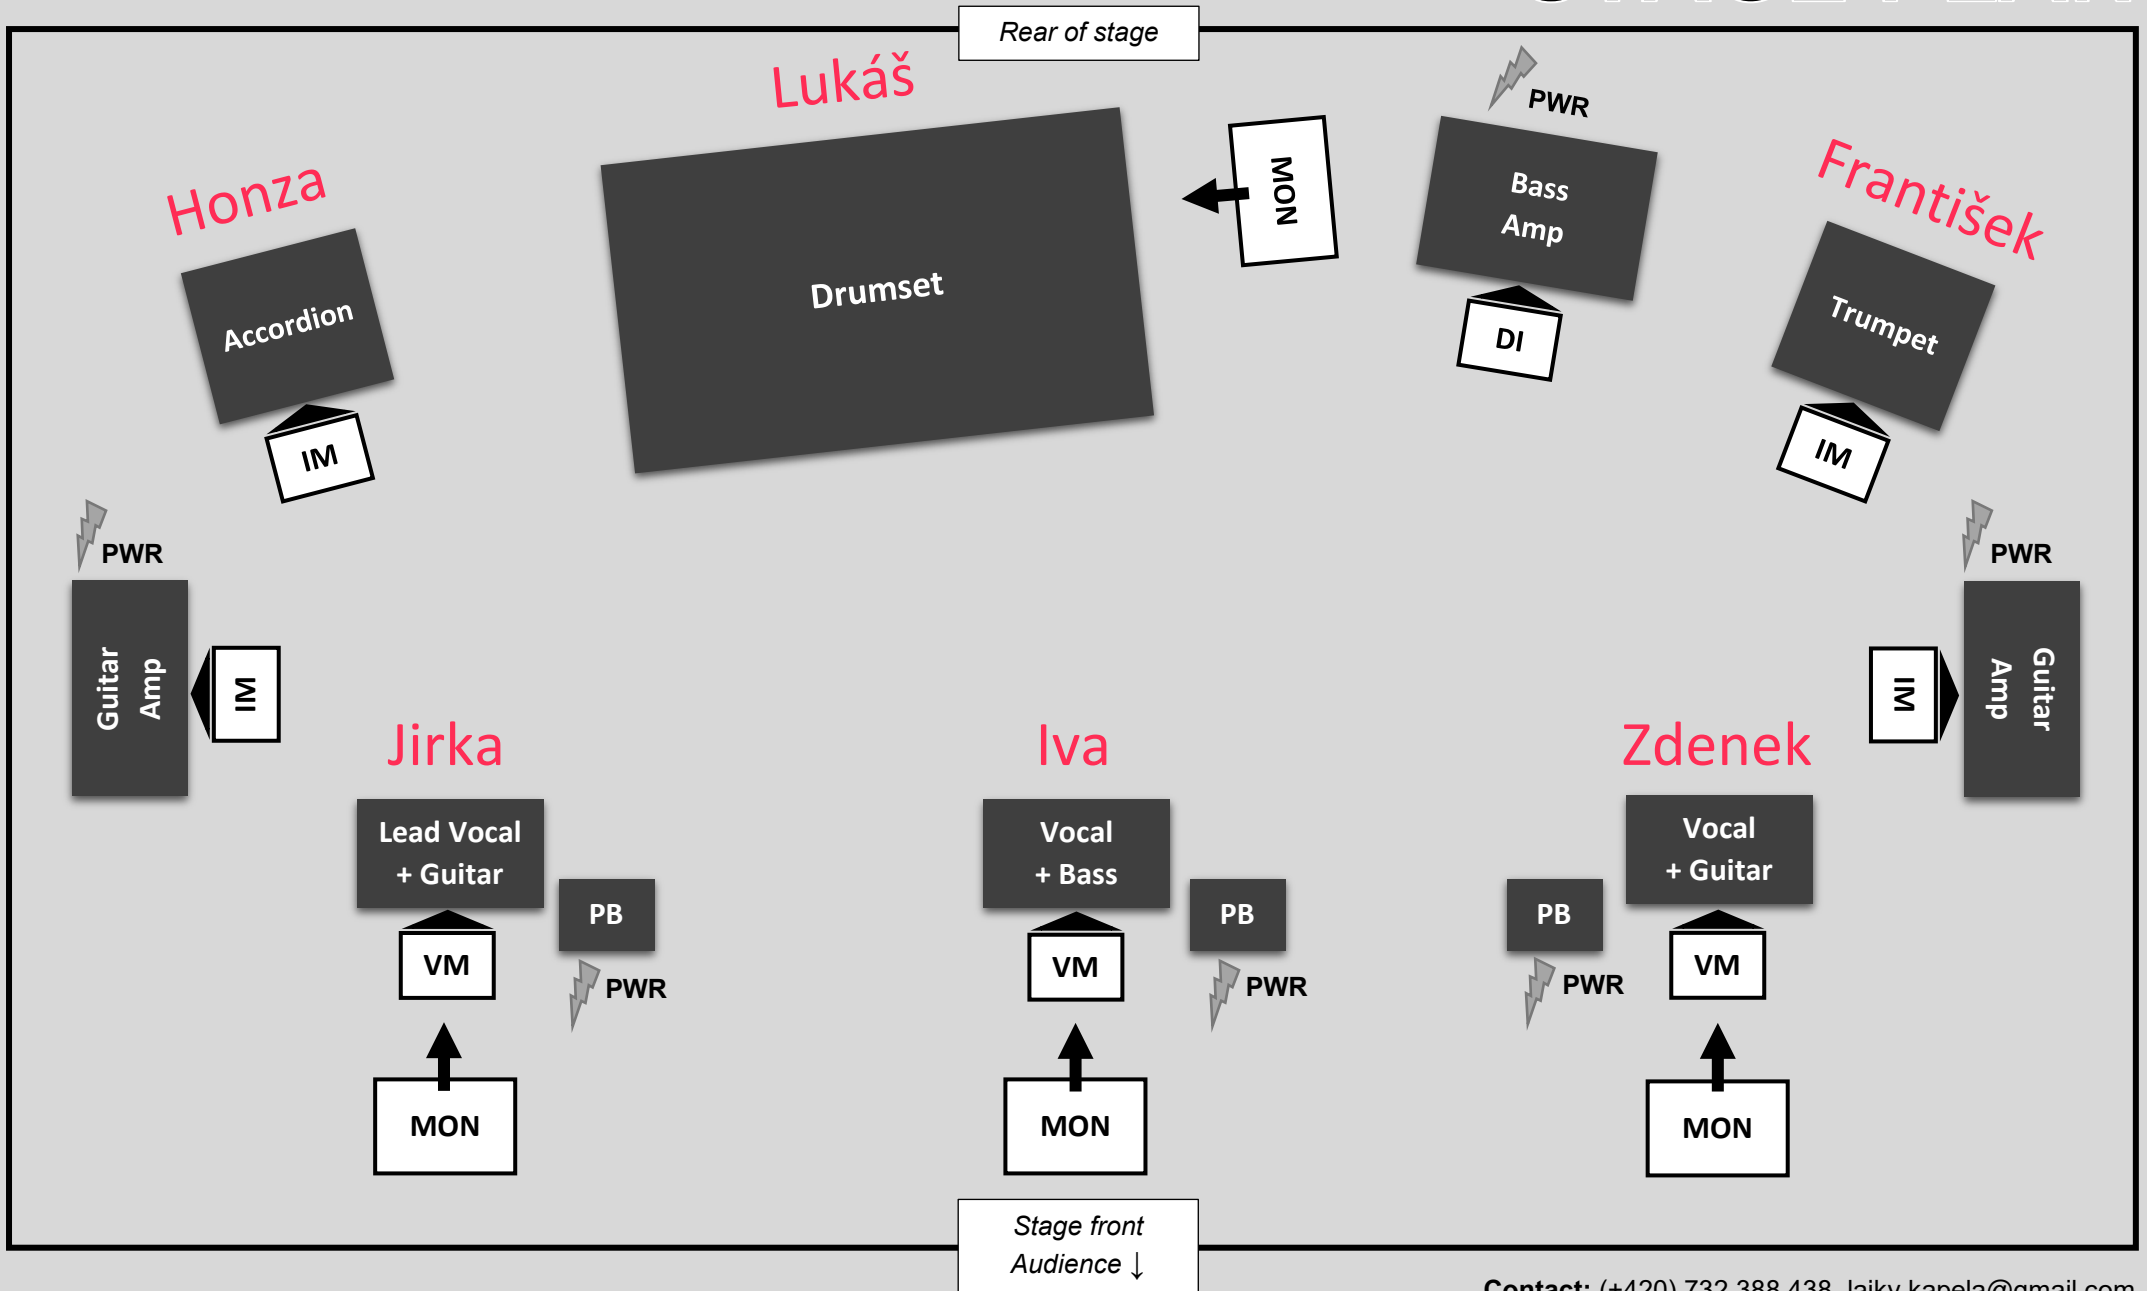

LAJKY

STAGE PLAN

Contact: (+420) 732 388 438, lajky.kapela@gmail.com

MON = monitor, VM = vocal mic., IM = instrument mic., DI = direct box, PB = pedalboard, PWR = power 230V